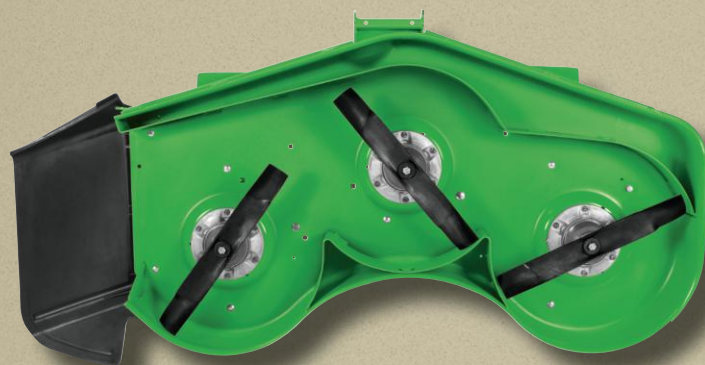

WHAT'S THE SECRET BEHIND THE SCIENCE OF A 3-BLADE MOWER DECK?

It all starts with a minimum of 10-gauge steel. Then we forge that steel into a mower deck. Our proven process is conducted with proprietary tooling that maximizes both the strength and the performance of the mower. Finally, each deck is topped off with reinforcements welded to the trim edge for extreme durability.

Z500's High-Capacity Mower Deck. Forged from thick 9-gauge steel and upgraded, commercial-grade spindles for excellent durability. These 48-, 54- and 60-in. (121.92 - 152.4 cm) mowers provide a pristine cut thanks to additional deck depth and superior clipping dispersal.

Z300/Z500 Accel Deep™ Mower Deck. These 48- and 54-in. (121.92 - 137.16 cm) mowers are made from 10-gauge steel. The Accel Deep deck is named for the deep-draw and flat top design that provides superior cut quality at faster speeds. A 42-in. model is also available.